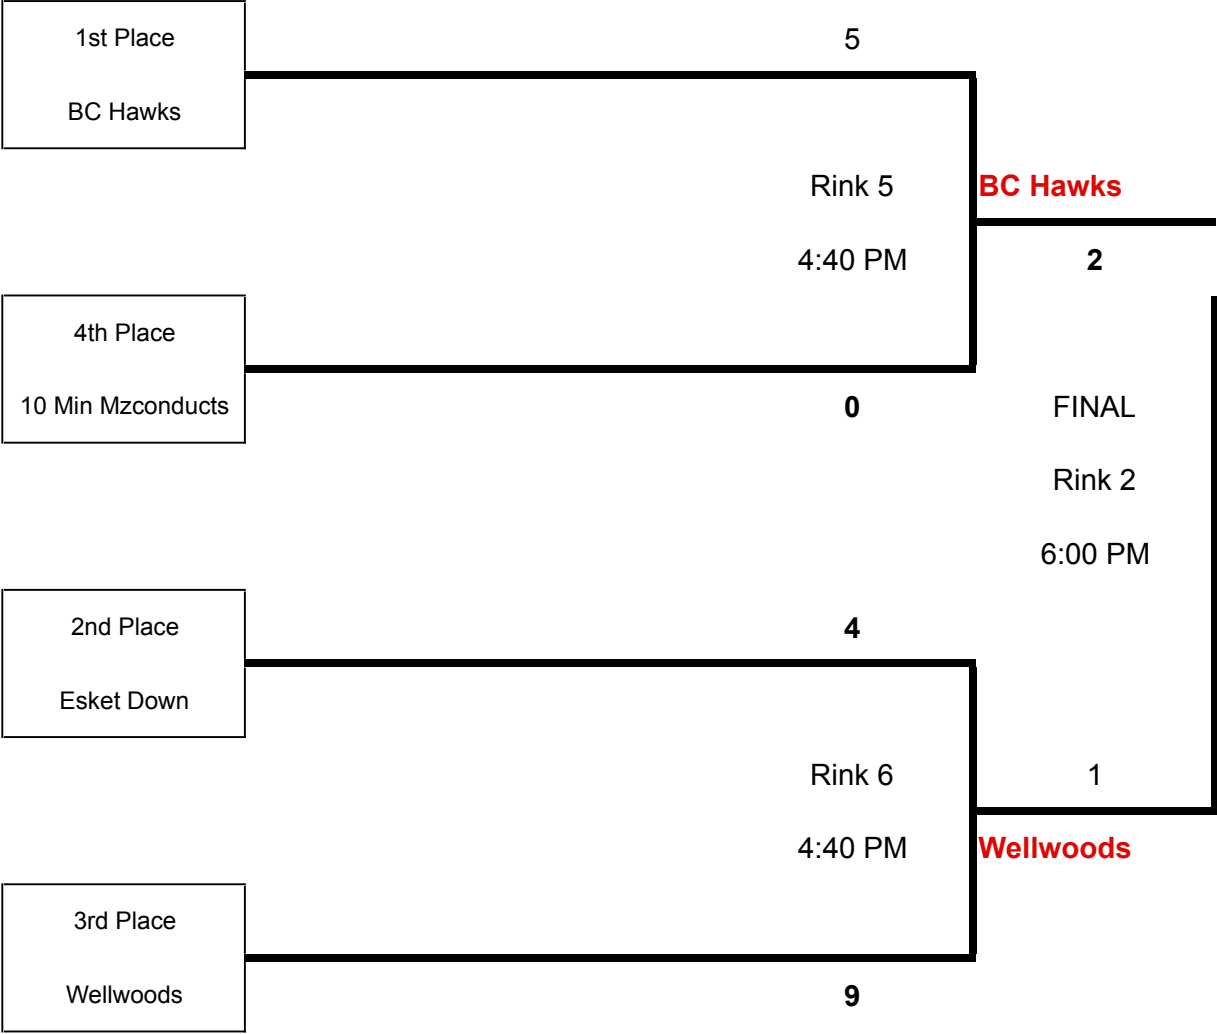

# Elite Female Playoffs

|

| **BC Hawks**  
|\_\_\_\_\_