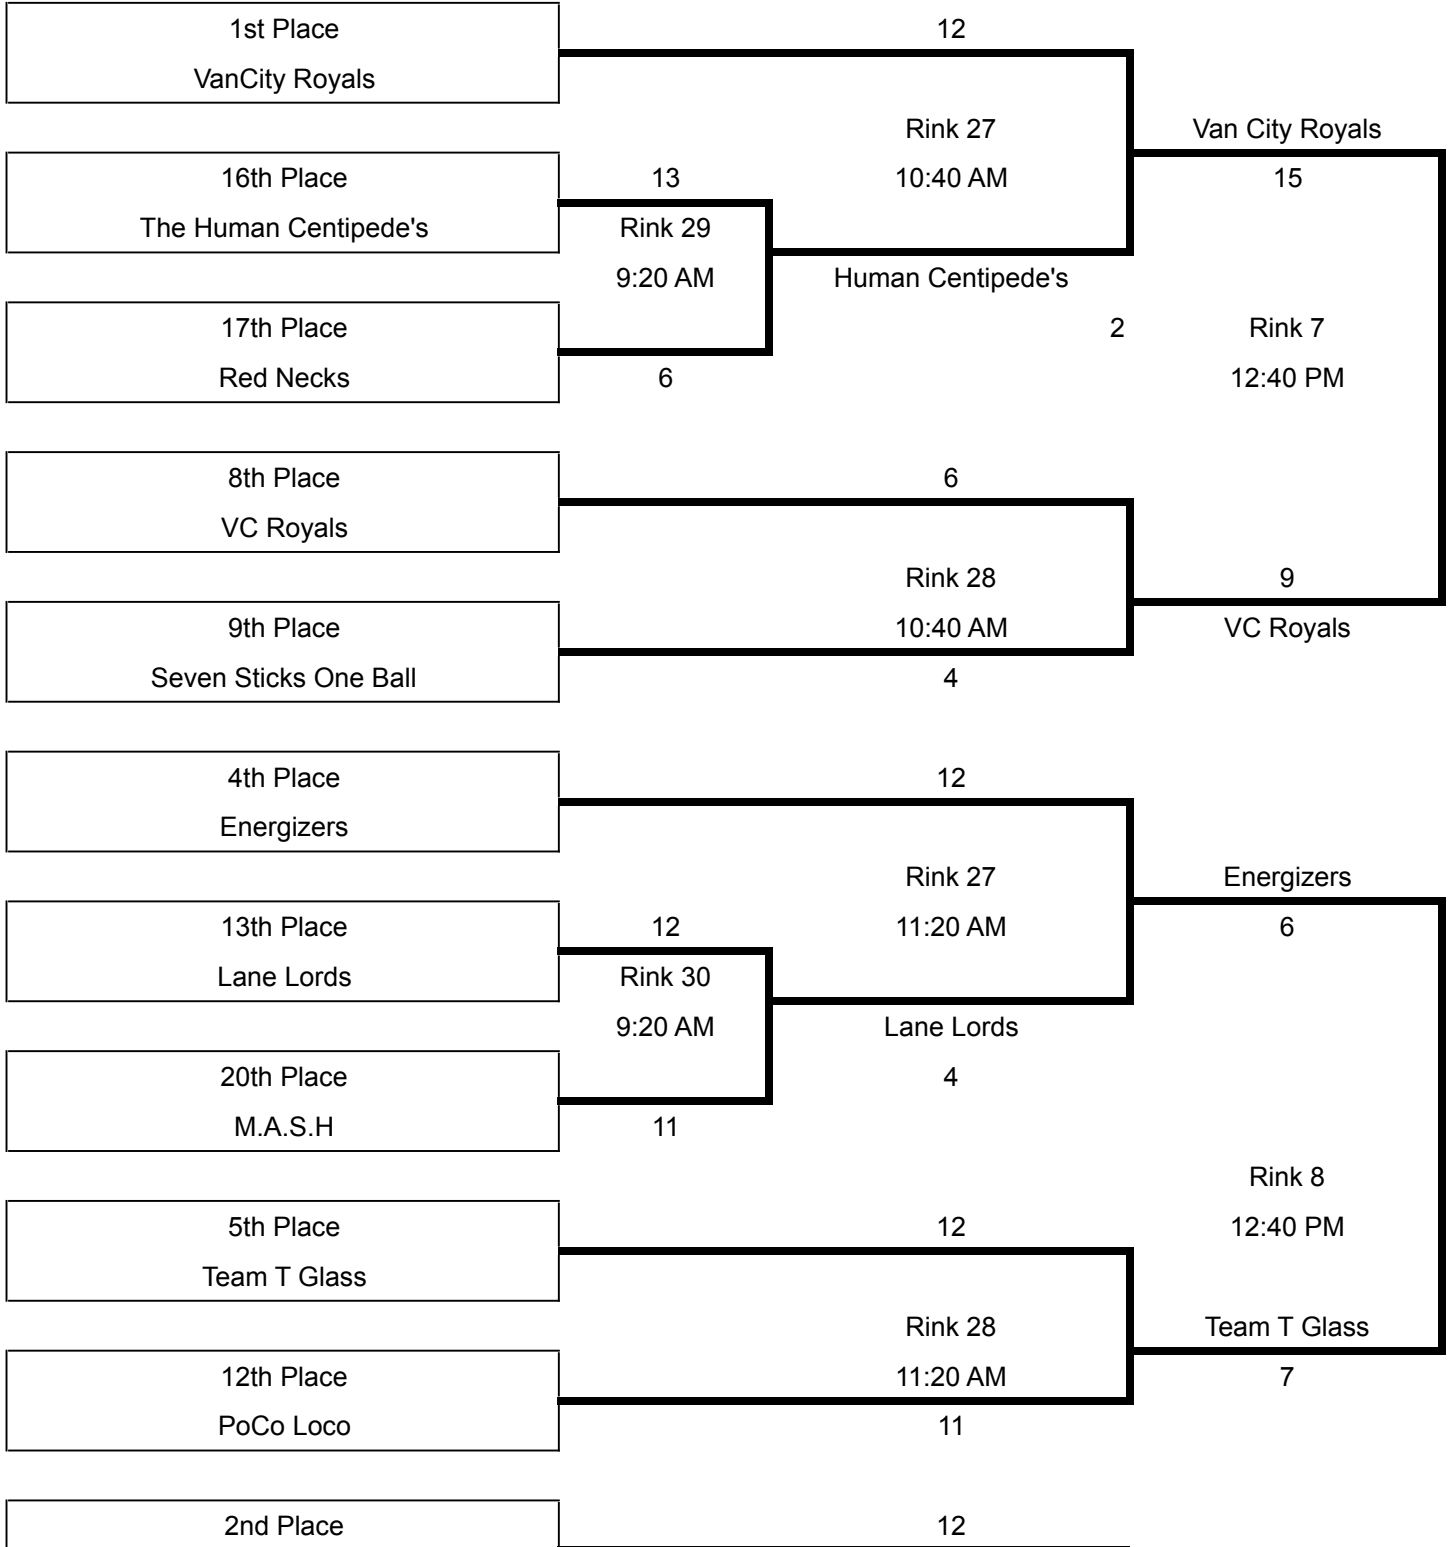

# Enforcers A Playoffs

## Enforcers B Playoff

The Franchise

5

FINAL  
Rink 2  
4:00 PM

Chocolate Truffles

Wolfpack minus Allen

8

Semi Final

Rink 12

2:40 PM

7

Chocolate Truffles

10

Chocolate Truffles