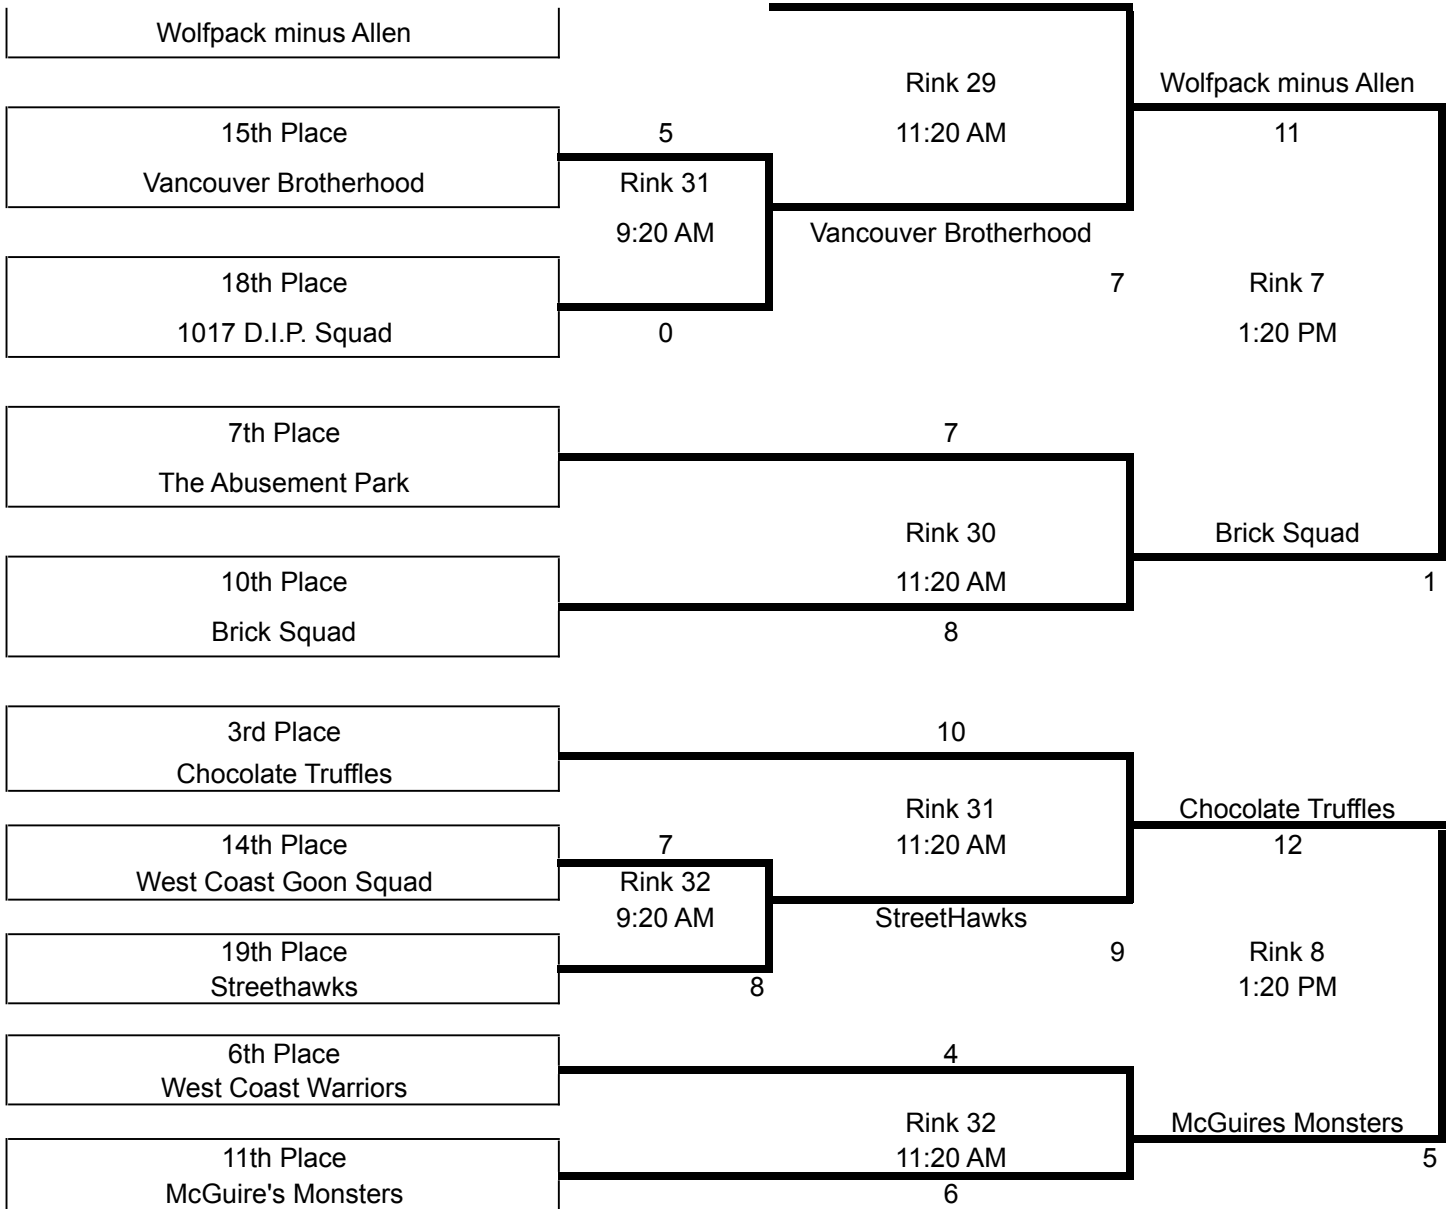

## Enforcers B Playoff

The Franchise

5

FINAL  
Rink 2  
4:00 PM

Chocolate Truffles

Wolfpack minus Allen

8

Semi Final