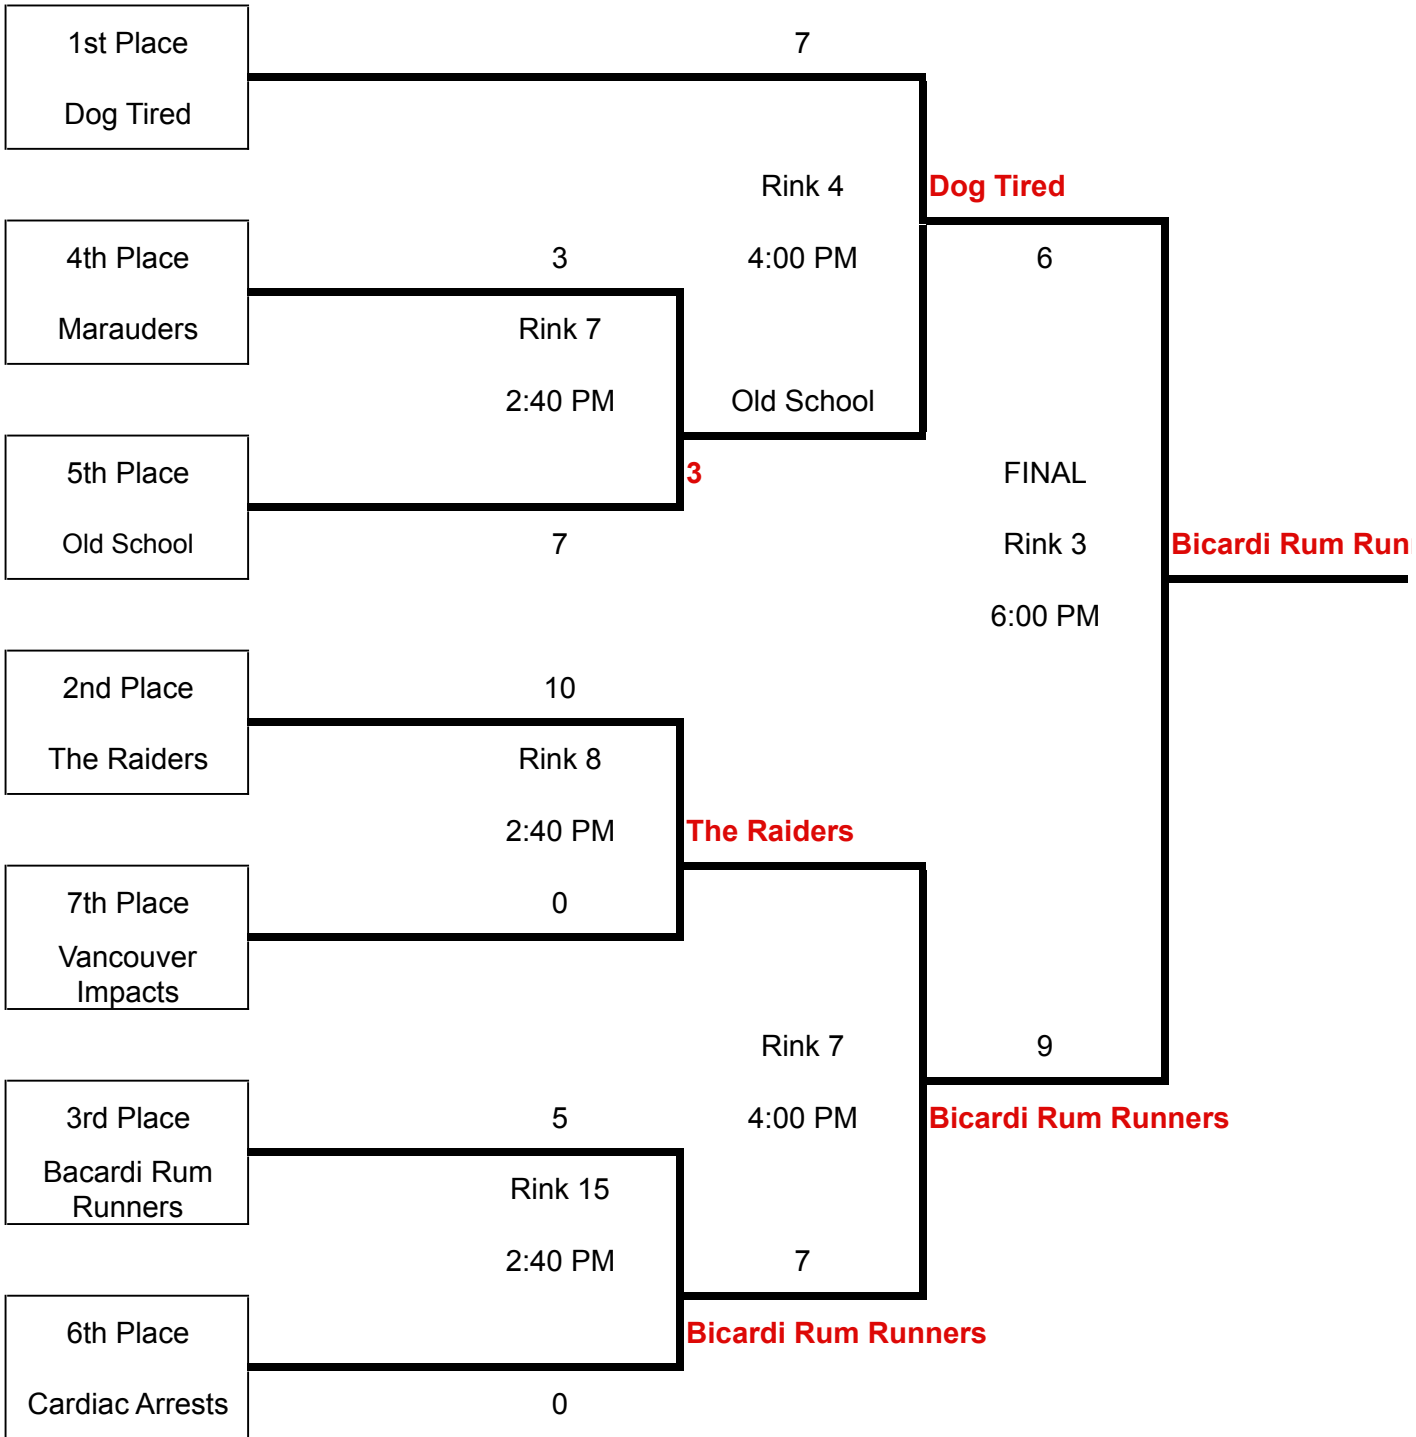

Legends Playoffs

iners